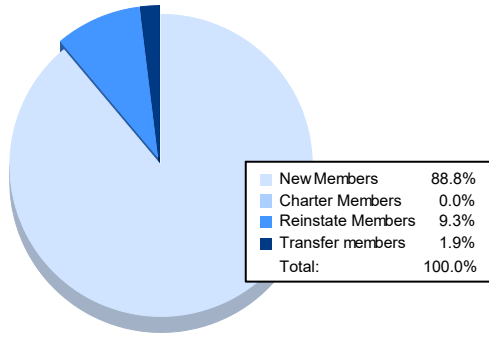

Year	New Clubs	Dropped Clubs	Gain/ Loss Clubs	New Members	Charter Members	Reinstate Members	Transfer Members	Total Member Added	Total Members Dropped	Gain/ Loss Members
2016-2017	0	1	-1	110	0	8	2	120	174	-54
2017-2018	0	2	-2	136	0	10	5	151	180	-29
2018-2019	0	1	-1	48	0	8	2	58	108	-50
2019-2020	0	0	0	120	0	9	1	130	126	4
2020-2021	0	1	-1	95	0	10	2	107	117	-10
<b>Average</b>	<b>0</b>	<b>1</b>	<b>-1</b>	<b>102</b>	<b>0</b>	<b>9</b>	<b>2</b>	<b>113</b>	<b>141</b>	<b>-28</b>

### Membership Composition June 2021 Cumulative