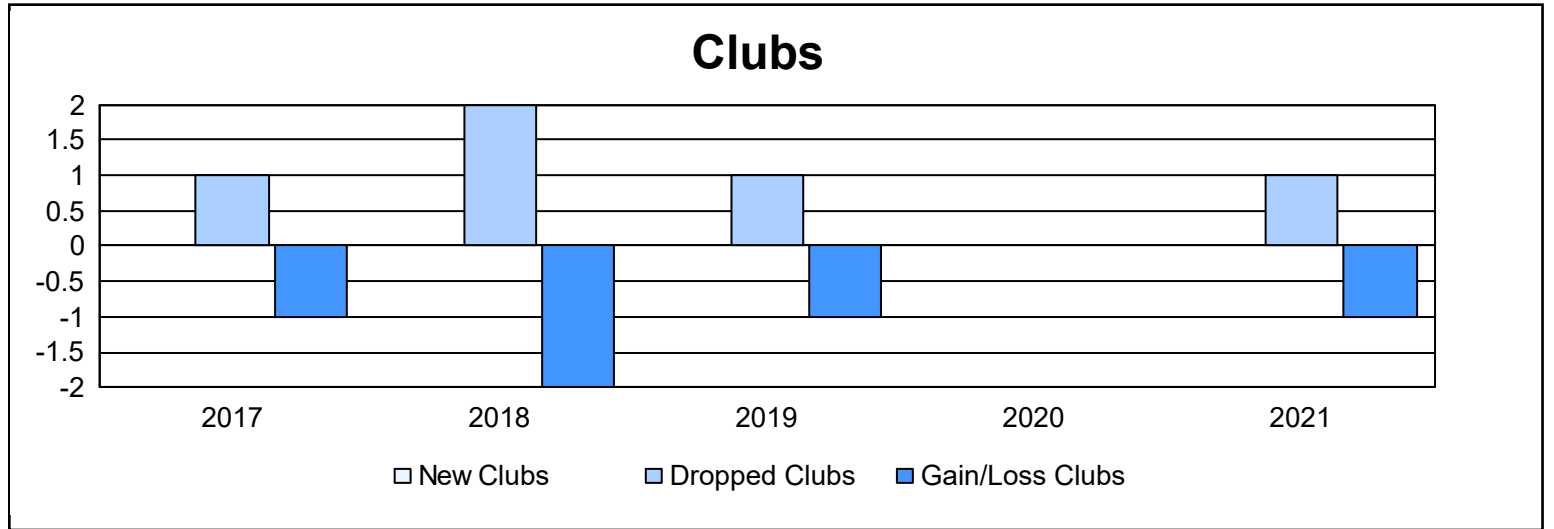

Year	New Clubs	Dropped Clubs	Gain/ Loss Clubs	New Members	Charter Members	Reinstate Members	Transfer Members	Total Member Added	Total Members Dropped	Gain/ Loss Members
2016-2017	0	1	-1	110	0	8	2	120	174	-54
2017-2018	0	2	-2	136	0	10	5	151	180	-29
2018-2019	0	1	-1	48	0	8	2	58	108	-50
2019-2020	0	0	0	120	0	9	1	130	126	4
2020-2021	0	1	-1	95	0	10	2	107	117	-10
<b>Average</b>	<b>0</b>	<b>1</b>	<b>-1</b>	<b>102</b>	<b>0</b>	<b>9</b>	<b>2</b>	<b>113</b>	<b>141</b>	<b>-28</b>

### Membership Composition June 2021 Cumulative