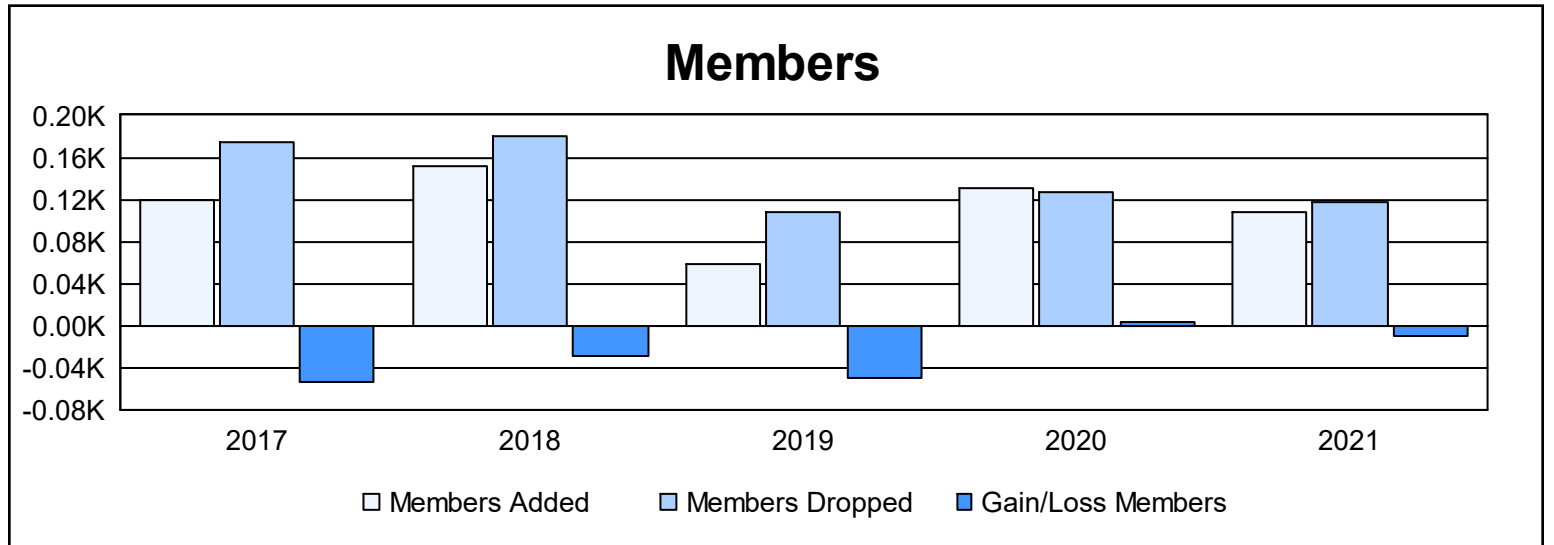

Year	New Clubs	Dropped Clubs	Gain/ Loss Clubs	New Members	Charter Members	Reinstate Members	Transfer Members	Total Member Added	Total Members Dropped	Gain/ Loss Members
2016-2017	0	1	-1	110	0	8	2	120	174	-54
2017-2018	0	2	-2	136	0	10	5	151	180	-29
2018-2019	0	1	-1	48	0	8	2	58	108	-50
2019-2020	0	0	0	120	0	9	1	130	126	4
2020-2021	0	1	-1	95	0	10	2	107	117	-10
<b>Average</b>	<b>0</b>	<b>1</b>	<b>-1</b>	<b>102</b>	<b>0</b>	<b>9</b>	<b>2</b>	<b>113</b>	<b>141</b>	<b>-28</b>

### Membership Composition June 2021 Cumulative